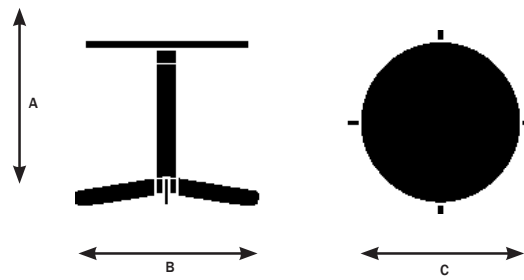

Sip dimensions and features

Design by EOOS

Seat	68002 Stool	68003 Counter Stool	68004 Bar Stool	68951 Low Round End Table	68952 High Round End Table	68953 Round Conversation Table	68964 Rectangle Coffee Table
Seat Height	17.75"	25.00"	30.00"	N/A	N/A	N/A	N/A
Seat Width	16"	17.75"	17.75"	N/A	N/A	N/A	N/A
Seat Depth	16"	17.75"	17.75"	N/A	N/A	N/A	N/A

Model 68002

A. Overall Height	17.75"
B. Overall Width	17.25"
C. Overall Depth	17.25"

Model 68003

A. Overall Height	25"
B. Overall Width	20.25"
C. Overall Depth	20.25"

Model 68004

A. Overall Height	30"
B. Overall Width	22.25"
C. Overall Depth	22.25"

Model 68951

A. Overall Height	18.75"
B. Overall Width	21"

Model 68952

A. Overall Height	23.25"
B. Overall Width	21"

Model 68953

A. Overall Height	26.25"
B. Overall Width	27.5"

Model 68964

A. Overall Height	17.75"
B. Overall Width	59"
C. Overall Depth	30"