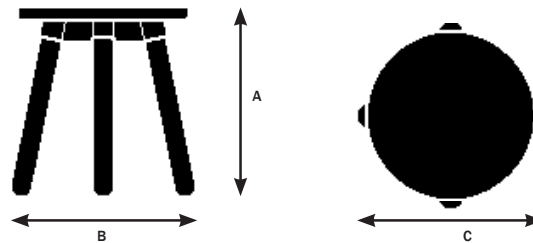

Edge Detail

- Laminate Top
- Straight Exposed Plywood Laminate Edge Band

Tabletop Laminates

Construction Material

Tabletop	1" Thick MDF with Laminate Top
Bracket	Steel
Center Column	Solid Ash
Legs	Steel

Sip dimensions and features

Design by E00S

Tables

Wood Column Finishes

Steel Leg Finishes

* Steel bracket on underside of table matches chosen finish of steel legs

Stool

Stool Model	68002 Stool
A. Height	17.75"
B. Width	17.25"
C. Depth	17.25"
Construction Materials	
Seat	Solid Ash
Legs	Solid Ash
Bracket	Glass-filled Nylon

Sip dimensions and features

Design by EOOS

Seat	68002 Stool	68003 Counter Stool	68004 Bar Stool	68951 Low Round End Table	68952 High Round End Table	68953 Round Conversation Table	68964 Rectangle Coffee Table
Seat Height	17.75"	25.00"	30.00"	N/A	N/A	N/A	N/A
Seat Width	16"	17.75"	17.75"	N/A	N/A	N/A	N/A
Seat Depth	16"	17.75"	17.75"	N/A	N/A	N/A	N/A