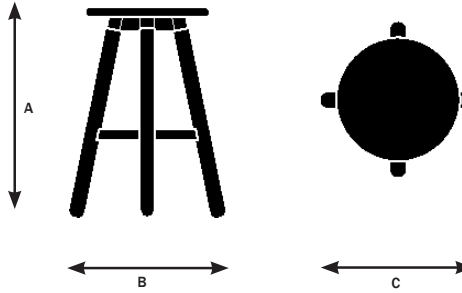

Sip dimensions and features

Design by EOOS

Seat	68002 Stool	68003 Counter Stool	68004 Bar Stool	68951 Low Round End Table	68952 High Round End Table	68953 Round Conversation Table	68964 Rectangle Coffee Table
Seat Height	17.75"	25.00"	30.00"	N/A	N/A	N/A	N/A
Seat Width	16"	17.75"	17.75"	N/A	N/A	N/A	N/A
Seat Depth	16"	17.75"	17.75"	N/A	N/A	N/A	N/A

Model 68002

A. Overall Height	17.75"
B. Overall Width	17.25"
C. Overall Depth	17.25"

Model 68003

A. Overall Height	25"
B. Overall Width	20.25"
C. Overall Depth	20.25"

Model 68004

A. Overall Height	30"
B. Overall Width	22.25"
C. Overall Depth	22.25"

Model 68951

A. Overall Height	18.75"
B. Overall Width	21"

Model 68952

A. Overall Height	23.25"
B. Overall Width	21"

Model 68953

A. Overall Height	26.25"
B. Overall Width	27.5"

Model 68964

A. Overall Height	17.75"
B. Overall Width	59"
C. Overall Depth	30"