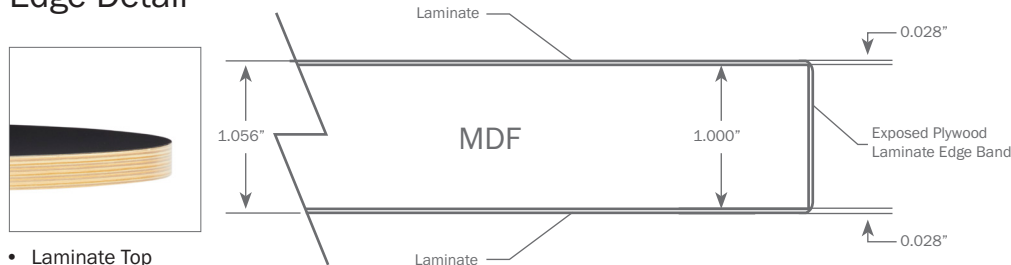

Sip table dimensions and features

Design by EOOS

Tables

68964
Rectangle Coffee Table

68951
Low Round End Table

68952
High Round End Table

68953
Round Conversation Table

Table Models

Table Models	68964 Rectangle Coffee Table	68951 Low Round End Table	68952 High Round End Table	68953 Round Conversation Table
Height	17.75"	18.75"	23.25"	26.25"
Width	59.00"	21.00"	21.00"	27.50"
Depth	30.00"	21.00"	21.00"	27.50"
Tabletop Thickness	1"	1"	1"	1"
Power Capability	No	No	No	No

Edge Detail

- Laminate Top
- Straight Exposed Plywood Laminate Edge Band

Tabletop Laminates

Construction Material

Tabletop	1" Thick MDF with Laminate Top
Bracket	Steel
Center Column	Solid Ash
Legs	Steel

Sip dimensions and features

Design by E00S

Tables

Wood Column Finishes

Steel Leg Finishes

* Steel bracket on underside of table matches chosen finish of steel legs

Stool

Stool Model	68002 Stool
A. Height	17.75"
B. Width	17.25"
C. Depth	17.25"
Construction Materials	
Seat	Solid Ash
Legs	Solid Ash
Bracket	Glass-filled Nylon