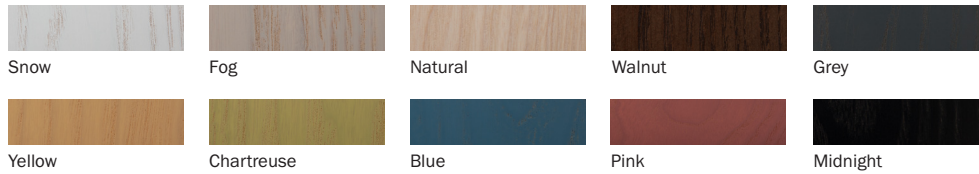

Edge Detail

- Laminate Top
- Straight Exposed Plywood Laminate Edge Band

Tabletop Laminates

Construction Material

Tabletop	1" Thick MDF with Laminate Top
Bracket	Steel
Center Column	Solid Ash
Legs	Steel

Sip dimensions and features

Design by E00S

Tables

Wood Column Finishes

Steel Leg Finishes

* Steel bracket on underside of table matches chosen finish of steel legs

Stool

Stool Model	68002 Stool
A. Height	17.75"
B. Width	17.25"
C. Depth	17.25"
Construction Materials	
Seat	Solid Ash
Legs	Solid Ash
Bracket	Glass-filled Nylon