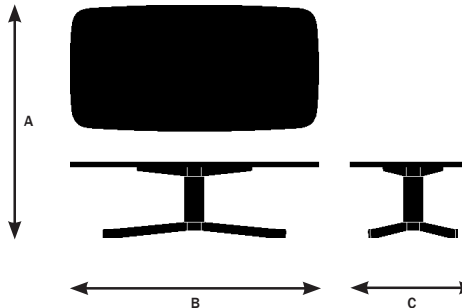

Sip dimensions and features

Design by EOOS

Seat	68002 Stool	68003 Counter Stool	68004 Bar Stool	68951 Low Round End Table	68952 High Round End Table	68953 Round Conversation Table	68964 Rectangle Coffee Table
Seat Height	17.75"	25.00"	30.00"	N/A	N/A	N/A	N/A
Seat Width	16"	17.75"	17.75"	N/A	N/A	N/A	N/A
Seat Depth	16"	17.75"	17.75"	N/A	N/A	N/A	N/A

Model 68002

A. Overall Height	17.75"
B. Overall Width	17.25"
C. Overall Depth	17.25"

Model 68003

A. Overall Height	25"
B. Overall Width	20.25"
C. Overall Depth	20.25"

Model 68004

A. Overall Height	30"
B. Overall Width	22.25"
C. Overall Depth	22.25"

Model 68951

A. Overall Height	18.75"
B. Overall Width	21"

Model 68952

A. Overall Height	23.25"
B. Overall Width	21"

Model 68953

A. Overall Height	26.25"
B. Overall Width	27.5"

Model 68964

A. Overall Height	17.75"
B. Overall Width	59"
C. Overall Depth	30"