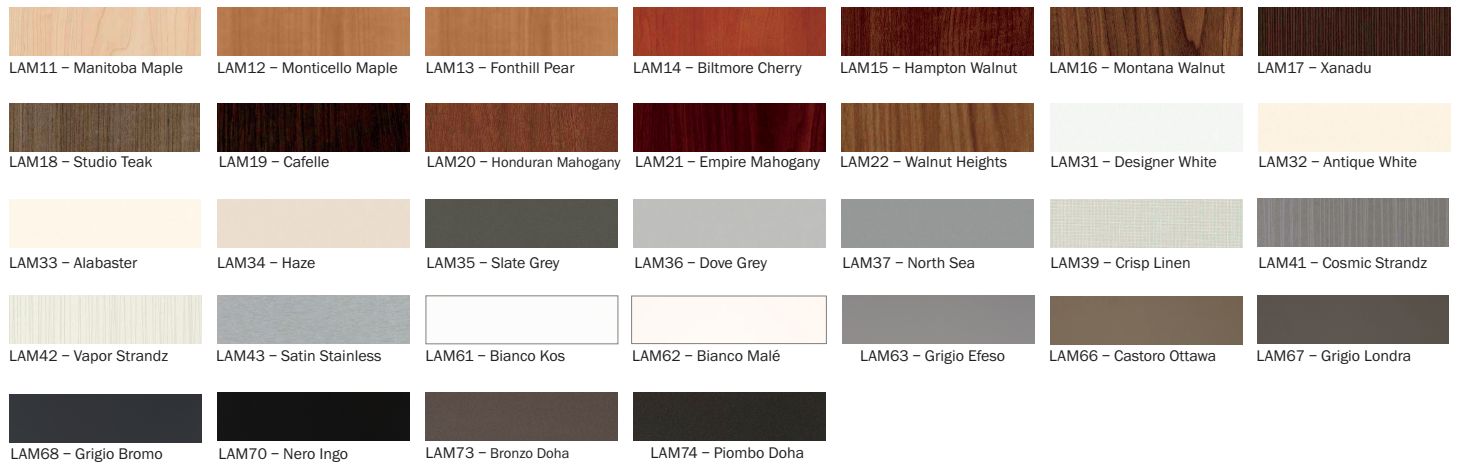

Tabletop Laminates

Construction Material

Tabletop	1" Thick MDF with Laminate Top
Bracket	Steel
Center Column	Solid Ash
Legs	Steel