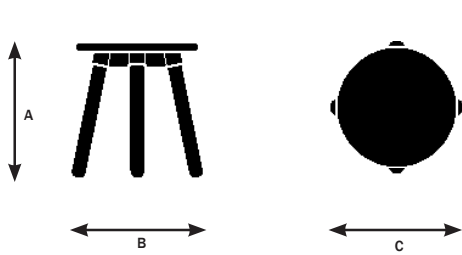

Design by E00S

Tables

Wood Column Finishes

Steel Leg Finishes

* Steel bracket on underside of table matches chosen finish of steel legs

Stool

Stool Model	68002 Stool
A. Height	17.75"
B. Width	17.25"
C. Depth	17.25"
Construction Materials	
Seat	Solid Ash
Legs	Solid Ash
Bracket	Glass-filled Nylon

Finishes

* Bracket connecting legs to seat available in Black Nylon only

Keilhauer
 1450 Birchmount Road, Toronto, Ontario, Canada M1P 2E3
 tel 416 759 5665 fax 416 759 5723 1 800 724 5665
 www.keilhauer.com info@keilhauer.com

Sip dimensions and features

Design by EOOS

Seat	68002 Stool	68003 Counter Stool	68004 Bar Stool	68951 Low Round End Table	68952 High Round End Table	68953 Round Conversation Table	68964 Rectangle Coffee Table
Seat Height	17.75"	25.00"	30.00"	N/A	N/A	N/A	N/A
Seat Width	16"	17.75"	17.75"	N/A	N/A	N/A	N/A
Seat Depth	16"	17.75"	17.75"	N/A	N/A	N/A	N/A

Model 68002

A. Overall Height	17.75"
B. Overall Width	17.25"
C. Overall Depth	17.25"

Model 68003

A. Overall Height	25"
B. Overall Width	20.25"
C. Overall Depth	20.25"

Model 68004

A. Overall Height	30"
B. Overall Width	22.25"
C. Overall Depth	22.25"