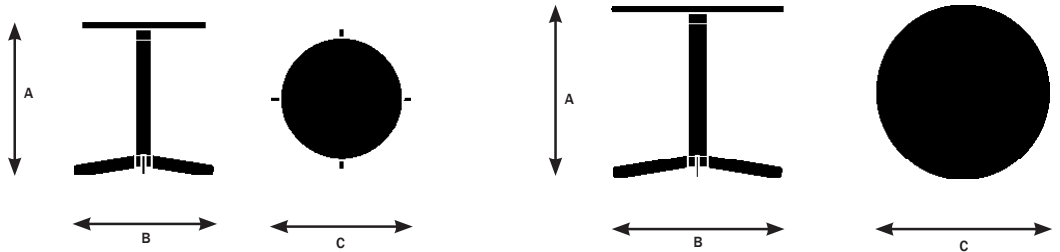

Model 68952

A. Overall Height	23.25"
B. Overall Width	21"