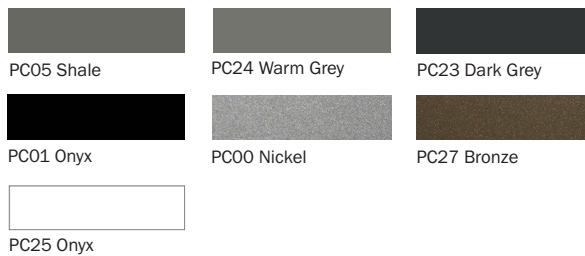

Design by E00S

Tables

Wood Column Finishes

Steel Leg Finishes

* Steel bracket on underside of table matches chosen finish of steel legs

Stool

Stool Model	68002 Stool
A. Height	17.75"
B. Width	17.25"
C. Depth	17.25"
Construction Materials	
Seat	Solid Ash
Legs	Solid Ash
Bracket	Glass-filled Nylon