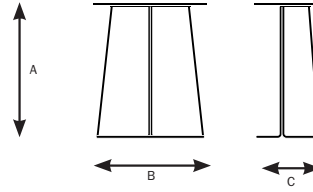

KEILHAUER

Bloc

Bloc Specifications

Design by E00S

71290 Bloc Table	
Seat	
Overall Height	26.00"
Overall Width	22.00"
Overall Depth	13.50"

Model 68100

A. Overall Height	26.00"
B. Overall Width	22.00"
C. Overall Depth	13.50"