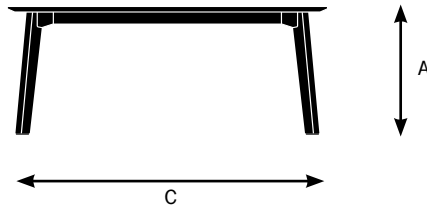

48 x 48"
Conference height table

A. Overall Height - 29"

B. Overall Width - 48"

C. Overall Depth - 48"

Model 11033/11133

48"
Round conference table

A. Overall Height - 29"

B. Overall Width - 48"

C. Overall Depth - 48"

Awla Conference Height Table Specifications

Design by EOOS

Model 11034/11134

48 x 68"
Conference height table

A. Overall Height - 29" _____

B. Overall Width - 68" _____

C. Overall Depth - 48" _____

Model 11035/11135

68 x 68"
Conference height table

(*2 piece top)

A. Overall Height - 29" _____

B. Overall Width - 68" _____

C. Overall Depth - 68" _____

Model 11036/11136

48 x 96"
Conference height table

A. Overall Height - 29" _____

B. Overall Width - 96" _____

C. Overall Depth - 48" _____

Awla Counter Height Table Specifications

Design by E00S

Model 11041/11141

48 x 48"
Counter height table

A. Overall Height - 36"