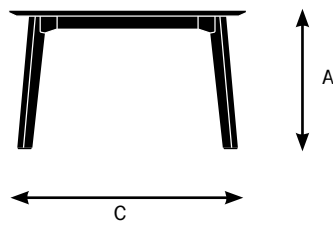

48 x 48"
Conference height table

A. Overall Height - 29"

B. Overall Width - 48"

C. Overall Depth - 48"

Model 11033/11133

48"
Round conference table

A. Overall Height - 29"

B. Overall Width - 48"

C. Overall Depth - 48"

Awla Conference Height Table Specifications

Design by EOOS

Model 11034/11134

48 x 68"
Conference height table

A. Overall Height - 29" _____

B. Overall Width - 68" _____

C. Overall Depth - 48" _____

Model 11035/11135

68 x 68"
Conference height table

(*2 piece top)

A. Overall Height - 29" _____

B. Overall Width - 68" _____

C. Overall Depth - 68" _____

Model 11036/11136

48 x 96"
Conference height table

A. Overall Height - 29" _____

B. Overall Width - 96" _____

C. Overall Depth - 48" _____

Awla Counter Height Table Specifications

Design by E00S

Model 11041/11141

48 x 48"
Counter height table

A. Overall Height - 36"