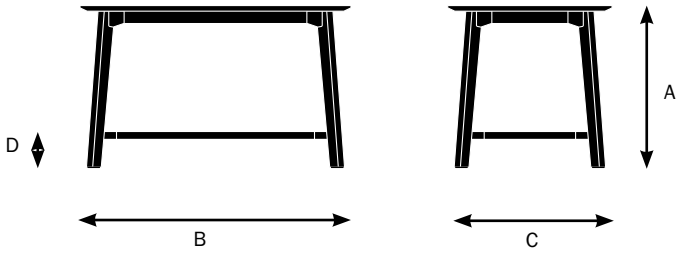

B. Overall Width - 48"

C. Overall Depth - 48"

D. Support Rail Height - 8"

Model 11042/11142

30 x 60"
Counter height table

A. Overall Height - 36"

B. Overall Width - 60"

C. Overall Depth - 30"

D. Support Rail Height - 8"

Model 11043/11143

30 x 90"
Counter height table

A. Overall Height - 36"

B. Overall Width - 90"

C. Overall Depth - 30"

D. Support Rail Height - 8"

Awla Counter Height Table Specifications

Design by E00S

Model 11044/11144

36 x 60"
Counter height table

- A. Overall Height - 36"
- B. Overall Width - 60"
- C. Overall Depth - 30"
- D. Support Rail Height - 8"

Model 11045/11145

36 x 90"
Counter height table

- A. Overall Height - 36"
- B. Overall Width - 90"
- C. Overall Depth - 36"
- D. Support Rail Height - 8"

Awla Bar Height Table Specifications

Design by E00S

Model 11051/11151

48 x 48"
Bar height table

A. Overall Height - 42"