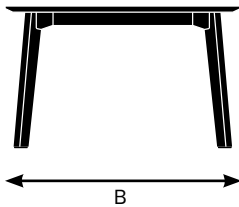

Awla Conference Height Table Specifications

Design by E00S

Model 11031/11131

42 x 42"
Conference height table

A. Overall Height - 29"

B. Overall Width - 42"

C. Overall Depth - 42"

Model 11032/11132

48 x 48"
Conference height table

A. Overall Height - 29"

B. Overall Width - 48"

C. Overall Depth - 48"

Model 11033/11133

48"
Round conference table

A. Overall Height - 29"

B. Overall Width - 48"

C. Overall Depth - 48"

Awla Conference Height Table Specifications

Design by EOOS

Model 11034/11134

48 x 68"
Conference height table

A. Overall Height - 29" _____

B. Overall Width - 68" _____

C. Overall Depth - 48" _____

Model 11035/11135

68 x 68"
Conference height table

(*2 piece top)

A. Overall Height - 29" _____

B. Overall Width - 68" _____

C. Overall Depth - 68" _____

Model 11036/11136

48 x 96"
Conference height table