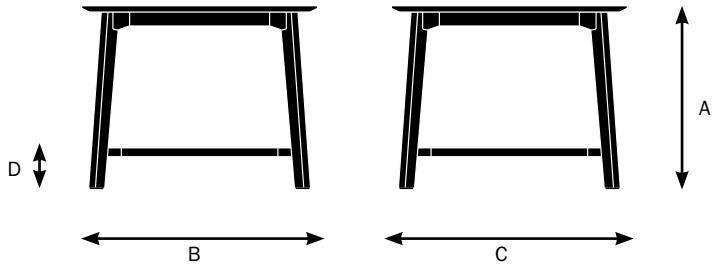

48 x 48"
Conference height table

A. Overall Height - 29"

B. Overall Width - 48"

C. Overall Depth - 48"

Model 11033/11133

48"
Round conference table

A. Overall Height - 29"

B. Overall Width - 48"

Model 11035/11135

68 x 68"
Conference height table

(*2 piece top)

A. Overall Height - 29" _____

B. Overall Width - 68" _____

C. Overall Depth - 68" _____

Model 11036/11136

48 x 96"
Conference height table

A. Overall Height - 29" _____

B. Overall Width - 96" _____

C. Overall Depth - 48" _____

Awla Counter Height Table Specifications

Design by E00S

Model 11041/11141

48 x 48"
Counter height table

A. Overall Height - 36"

B. Overall Width - 48"

C. Overall Depth - 48"

D. Support Rail Height - 8"

Model 11042/11142

30 x 60"
Counter height table

A. Overall Height - 36"

B. Overall Width - 60"

C. Overall Depth - 30"