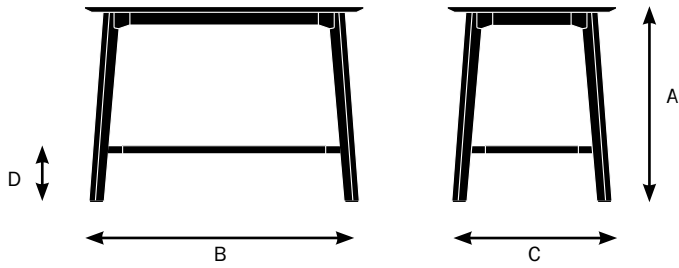

D. Support Rail Height - 12"

Model 11053/11153

30 x 90"
Bar height table

A. Overall Height - 42"

B. Overall Width - 90"

C. Overall Depth - 30"

D. Support Rail Height - 12"

KEILHAUER

Awla Bar Height Table Specifications

Design by E00S

Model 11054/11154

36 x 60"
Bar height table

A. Overall Height - 42"

B. Overall Width - 60"

C. Overall Depth - 36"

D. Support Rail Height - 12"

Model 11055/11155

36 x 90"
Bar height table

A. Overall Height - 42"

B. Overall Width - 90"

C. Overall Depth - 36"

D. Support Rail Height - 12"

Awla Colors and Finishes

Design by E00S