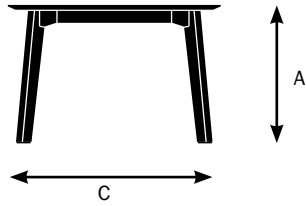

Awla Conference Height Table Specifications

Design by E00S

Model 11031/11131

42 x 42"
Conference height table

A. Overall Height - 29"

B. Overall Width - 42"

C. Overall Depth - 42"

Model 11032/11132

48 x 48"
Conference height table

A. Overall Height - 29"

B. Overall Width - 48"

C. Overall Depth - 48"

Model 11033/11133

48"
Round conference table

A. Overall Height - 29"

B. Overall Width - 48"

C. Overall Depth - 48"

Awla Conference Height Table Specifications

Design by EOOS

Model 11034/11134

48 x 68"
Conference height table

A. Overall Height - 29" _____

B. Overall Width - 68" _____

C. Overall Depth - 48" _____

Model 11035/11135

68 x 68"
Conference height table

(*2 piece top)

A. Overall Height - 29" _____

B. Overall Width - 68" _____

C. Overall Depth - 68" _____

Model 11036/11136

48 x 96"
Conference height table