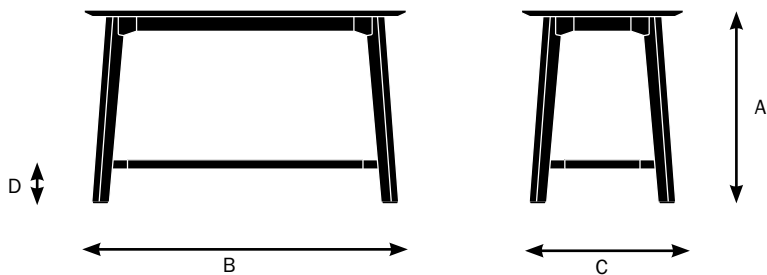

48 x 48"
Conference height table

A. Overall Height - 29"

B. Overall Width - 48"

C. Overall Depth - 48"

Model 11033/11133

48"
Round conference table

A. Overall Height - 29"

B. Overall Width - 48"

Model 11035/11135

68 x 68"
Conference height table

(*2 piece top)

A. Overall Height - 29" _____

B. Overall Width - 68" _____

C. Overall Depth - 68" _____

Model 11036/11136

48 x 96"
Conference height table

A. Overall Height - 29" _____

B. Overall Width - 96" _____

C. Overall Depth - 48" _____

Awla Counter Height Table Specifications

Design by E00S

Model 11041/11141

48 x 48"
Counter height table

A. Overall Height - 36"

B. Overall Width - 48"

C. Overall Depth - 48"

D. Support Rail Height - 8"

Model 11042/11142

30 x 60"
Counter height table

A. Overall Height - 36"

B. Overall Width - 60"

C. Overall Depth - 30"