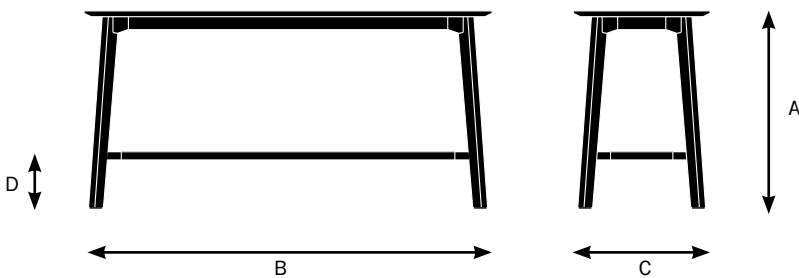

- A. Overall Height - 36"
- B. Overall Width - 90"
- C. Overall Depth - 36"
- D. Support Rail Height - 8"

Awla Bar Height Table Specifications

Design by E00S

Model 11051/11151

48 x 48"
Bar height table

A. Overall Height - 42"

B. Overall Width - 48"

C. Overall Depth - 48"

D. Support Rail Height - 12"

Model 11052/11152

30 x 60"
Bar height table

A. Overall Height - 42"

B. Overall Width - 60"

C. Overall Depth - 30"

D. Support Rail Height - 12"

Model 11053/11153

30 x 90"
Bar height table

A. Overall Height - 42"

B. Overall Width - 90"

C. Overall Depth - 30"

D. Support Rail Height - 12"

KEILHAUER

Awla Bar Height Table Specifications

Design by E00S

Model 11054/11154

36 x 60"
Bar height table

A. Overall Height - 42"

B. Overall Width - 60"

C. Overall Depth - 36"

D. Support Rail Height - 12"