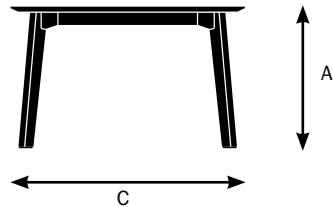

Awla Conference Height Table Specifications

Design by E00S

Model 11031/11131

42 x 42"
Conference height table

A. Overall Height - 29"

B. Overall Width - 42"

C. Overall Depth - 42"

Model 11032/11132

48 x 48"
Conference height table

A. Overall Height - 29"

B. Overall Width - 48"

C. Overall Depth - 48"

Model 11033/11133

48"
Round conference table

A. Overall Height - 29"

B. Overall Width - 48"

C. Overall Depth - 48"

Awla Conference Height Table Specifications

Design by EOOS

Model 11034/11134

48 x 68"
Conference height table

A. Overall Height - 29" _____

B. Overall Width - 68" _____

C. Overall Depth - 48" _____

Model 11035/11135

68 x 68"
Conference height table

(*2 piece top)

A. Overall Height - 29" _____

B. Overall Width - 68" _____

C. Overall Depth - 68" _____

Model 11036/11136

48 x 96"
Conference height table