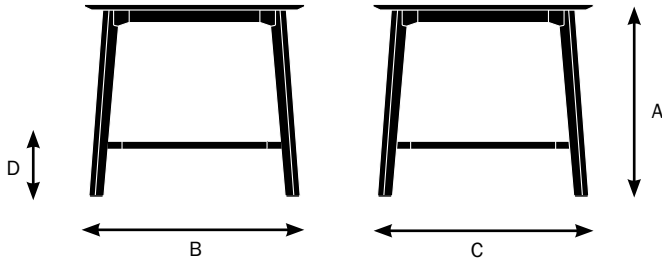

Design by E00S

Model 11044/11144

36 x 60"
Counter height table

- A. Overall Height - 36"
- B. Overall Width - 60"
- C. Overall Depth - 30"
- D. Support Rail Height - 8"

Model 11045/11145

36 x 90"
Counter height table

- A. Overall Height - 36"
- B. Overall Width - 90"
- C. Overall Depth - 36"
- D. Support Rail Height - 8"

Awla Bar Height Table Specifications

Design by E00S

Model 11051/11151

48 x 48"
Bar height table

A. Overall Height - 42"

B. Overall Width - 48"

C. Overall Depth - 48"

D. Support Rail Height - 12"

Model 11052/11152

30 x 60"
Bar height table

A. Overall Height - 42"

B. Overall Width - 60"

C. Overall Depth - 30"