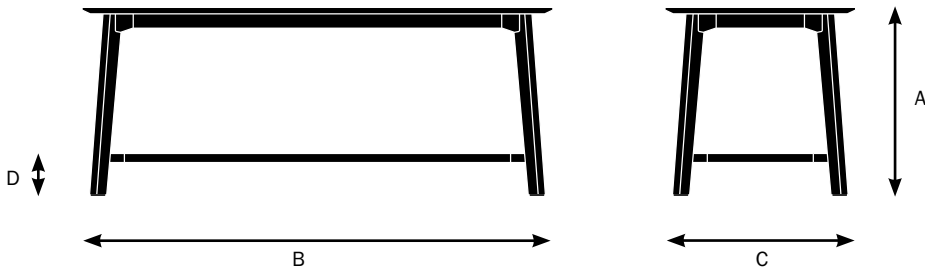

B. Overall Width - 48"

C. Overall Depth - 48"

D. Support Rail Height - 8"

Model 11042/11142

30 x 60"
Counter height table

A. Overall Height - 36"

B. Overall Width - 60"

C. Overall Depth - 30"

D. Support Rail Height - 8"

Model 11043/11143

30 x 90"
Counter height table

A. Overall Height - 36"

B. Overall Width - 90"

C. Overall Depth - 30"

D. Support Rail Height - 8"

Awla Counter Height Table Specifications

Design by E00S

Model 11044/11144

36 x 60"
Counter height table

- A. Overall Height - 36"
- B. Overall Width - 60"
- C. Overall Depth - 30"
- D. Support Rail Height - 8"

Model 11045/11145

36 x 90"
Counter height table

- A. Overall Height - 36"
- B. Overall Width - 90"
- C. Overall Depth - 36"
- D. Support Rail Height - 8"

Awla Bar Height Table Specifications

Design by E00S

Model 11051/11151

48 x 48"
Bar height table

A. Overall Height - 42"