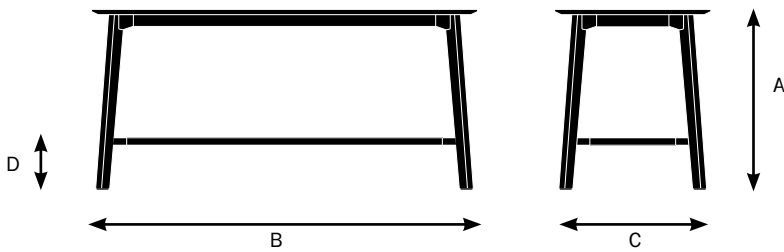

Awla Bar Height Table Specifications

Design by E00S

Model 11054/11154

36 x 60"
Bar height table

A. Overall Height - 42"

B. Overall Width - 60"

C. Overall Depth - 36"

D. Support Rail Height - 12"

Model 11055/11155

36 x 90"
Bar height table

A. Overall Height - 42"

B. Overall Width - 90"

C. Overall Depth - 36"

D. Support Rail Height - 12"

Awla Colors and Finishes

Design by E00S