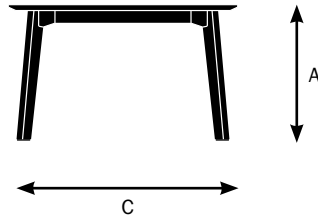

48 x 48"
Conference height table

A. Overall Height - 29"

B. Overall Width - 48"

C. Overall Depth - 48"

Model 11033/11133

48"
Round conference table

A. Overall Height - 29"

B. Overall Width - 48"

C. Overall Depth - 48"

Awla Conference Height Table Specifications

Design by EOOS

Model 11034/11134

48 x 68"
Conference height table

A. Overall Height - 29" _____

B. Overall Width - 68" _____

C. Overall Depth - 48" _____

Model 11035/11135

68 x 68"
Conference height table

(*2 piece top)

A. Overall Height - 29" _____

B. Overall Width - 68" _____

C. Overall Depth - 68" _____

Model 11036/11136

48 x 96"
Conference height table

A. Overall Height - 29" _____

B. Overall Width - 96" _____

C. Overall Depth - 48" _____

Awla Counter Height Table Specifications

Design by E00S

Model 11041/11141

48 x 48"
Counter height table

A. Overall Height - 36"