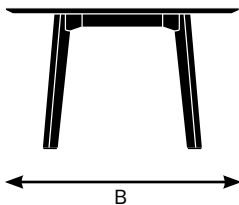

Awla Conference Height Table Specifications

Design by E00S

Model 11031/11131

42 x 42"
Conference height table

A. Overall Height - 29"

B. Overall Width - 42"

C. Overall Depth - 42"

Model 11032/11132

48 x 48"
Conference height table

A. Overall Height - 29"

B. Overall Width - 48"

C. Overall Depth - 48"

Model 11033/11133

48"
Round conference table

A. Overall Height - 29"

B. Overall Width - 48"

C. Overall Depth - 48"

Awla Conference Height Table Specifications

Design by EOOS

Model 11034/11134

48 x 68"
Conference height table

A. Overall Height - 29" _____

B. Overall Width - 68" _____

C. Overall Depth - 48" _____

Model 11035/11135

68 x 68"
Conference height table

(*2 piece top)

A. Overall Height - 29" _____

B. Overall Width - 68" _____

C. Overall Depth - 68" _____

Model 11036/11136

48 x 96"
Conference height table