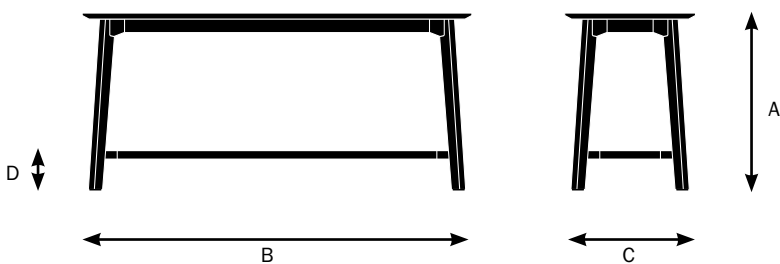

A. Overall Height - 29" _____

B. Overall Width - 96" _____

C. Overall Depth - 48" _____

Awla Counter Height Table Specifications

Design by E00S

Model 11041/11141

48 x 48"
Counter height table

A. Overall Height - 36"

B. Overall Width - 48"

C. Overall Depth - 48"

D. Support Rail Height - 8"

Model 11042/11142

30 x 60"
Counter height table

A. Overall Height - 36"

B. Overall Width - 60"

C. Overall Depth - 30"

D. Support Rail Height - 8"

Model 11043/11143

30 x 90"
Counter height table

A. Overall Height - 36"

B. Overall Width - 90"

C. Overall Depth - 30"

D. Support Rail Height - 8"

Awla Counter Height Table Specifications