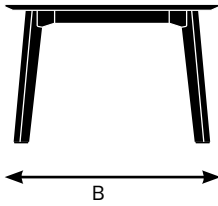

Awla Conference Height Table Specifications

Design by E00S

Model 11031/11131

42 x 42"
Conference height table

A. Overall Height - 29"

B. Overall Width - 42"

C. Overall Depth - 42"

Model 11032/11132

48 x 48"
Conference height table

A. Overall Height - 29"

B. Overall Width - 48"

C. Overall Depth - 48"

Model 11033/11133

48"
Round conference table

A. Overall Height - 29"

B. Overall Width - 48"

C. Overall Depth - 48"

Awla Conference Height Table Specifications

Design by EOOS

Model 11034/11134

48 x 68"
Conference height table

A. Overall Height - 29" _____

B. Overall Width - 68" _____

C. Overall Depth - 48" _____

Model 11035/11135

68 x 68"
Conference height table

(*2 piece top)

A. Overall Height - 29" _____

B. Overall Width - 68" _____

C. Overall Depth - 68" _____

Model 11036/11136

48 x 96"
Conference height table