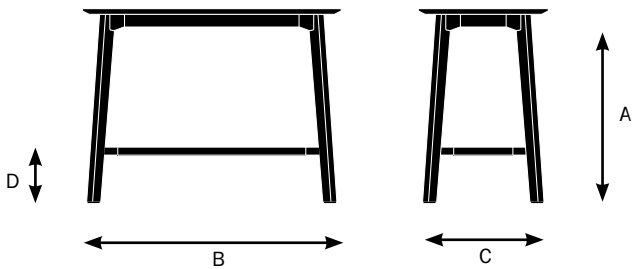

- A. Overall Height - 36"
- B. Overall Width - 90"
- C. Overall Depth - 36"
- D. Support Rail Height - 8"

Awla Bar Height Table Specifications

Design by E00S

Model 11051/11151

48 x 48"
Bar height table

A. Overall Height - 42"

B. Overall Width - 48"

C. Overall Depth - 48"

D. Support Rail Height - 12"

Model 11052/11152

30 x 60"
Bar height table

A. Overall Height - 42"

B. Overall Width - 60"

C. Overall Depth - 30"

D. Support Rail Height - 12"

Model 11053/11153

30 x 90"
Bar height table

A. Overall Height - 42"

B. Overall Width - 90"

C. Overall Depth - 30"

D. Support Rail Height - 12"

KEILHAUER

Awla Bar Height Table Specifications

Design by E00S

Model 11054/11154

36 x 60"
Bar height table

A. Overall Height - 42"

B. Overall Width - 60"

C. Overall Depth - 36"

D. Support Rail Height - 12"