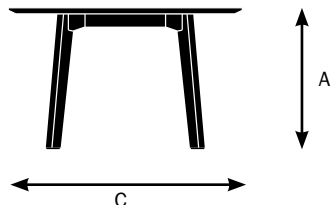

Awla Conference Height Table Specifications

Design by E00S

Model 11031/11131

42 x 42"
Conference height table

A. Overall Height - 29"

B. Overall Width - 42"

C. Overall Depth - 42"

Model 11032/11132

48 x 48"
Conference height table

A. Overall Height - 29"

B. Overall Width - 48"

C. Overall Depth - 48"

Model 11033/11133

48"
Round conference table

A. Overall Height - 29"

B. Overall Width - 48"

C. Overall Depth - 48"

Awla Conference Height Table Specifications

Design by EOOS

Model 11034/11134

48 x 68"
Conference height table

A. Overall Height - 29" _____

B. Overall Width - 68" _____

C. Overall Depth - 48" _____

Model 11035/11135

68 x 68"
Conference height table

(*2 piece top)

A. Overall Height - 29" _____

B. Overall Width - 68" _____

C. Overall Depth - 68" _____

Model 11036/11136

48 x 96"
Conference height table