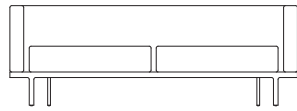

3214 2 SEATER SOFA (78")

3211 LOUNGE CHAIR

3243G RECTANGULAR TABLE – GLASS TOP

3215 3 SEATER SOFA WITH 2 SEAT CUSHIONS

3200
OTTOMAN

3232
2 SEATER BENCH
(54")

3233
3 SEATER BENCH

3234
2 SEATER BENCH
(67.5")

3242Q
SQUARE TABLE

3241Q
SQUARE TABLE

3243Q
RECTANGULAR TABLE

Canal

Designed by Scot Laughton

3200
Ottoman
W 27" D 23" H 16"

3211
Lounge Chair
W 38" D 30" H 26" SH 16" AH 26"

3212
2 Seater Sofa (64.5")
W 64.5" D 30" H 26" SH 16" AH 26"

3213
3 Seater Sofa
W 91.5" D 30" H 26" SH 16" AH 26"

3214
2 Seater Sofa (78")
W 78" D 30" H 26" SH 16" AH 26"

3215
3 Seater Sofa With 2 Seat Cushions
W 91.5" D 30" H 26" SH 16" AH 26"

3232
2 Seater Bench (54")
W 54" D 23" H 16"

3233
3 Seater Bench
W 81" D 23" H 16"

3234
2 Seater Bench (67.5")
W 67.5" D 23" H 16"

3235
3 Seater Bench With 2 Seat Cushions
W 81" D 23" H 16"

3241
Square Table
W 39.25" D 39.25" H 14"

3242
Square Table
W 23.5" D 23.5" H 14"