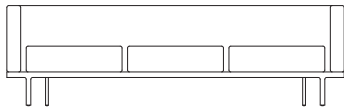

3214 2 SEATER SOFA (78")

3211 LOUNGE CHAIR

3243G RECTANGULAR TABLE – GLASS TOP

3215 3 SEATER SOFA WITH 2 SEAT CUSHIONS

3200
OTTOMAN

3232
2 SEATER BENCH
(54")

3233
3 SEATER BENCH

3234
2 SEATER BENCH
(67.5")

3242Q
SQUARE TABLE

3241Q
SQUARE TABLE

3243Q
RECTANGULAR TABLE

Canal

Designed by Scot Laughton

3200
Ottoman
W 27" D 23" H 16"

3211
Lounge Chair
W 38" D 30" H 26" SH 16" AH 26"

3212
2 Seater Sofa (64.5")
W 64.5" D 30" H 26" SH 16" AH 26"

3213
3 Seater Sofa
W 91.5" D 30" H 26" SH 16" AH 26"

3214
2 Seater Sofa (78")
W 78" D 30" H 26" SH 16" AH 26"

3215
3 Seater Sofa With 2 Seat Cushions
W 91.5" D 30" H 26" SH 16" AH 26"

3232
2 Seater Bench (54")
W 54" D 23" H 16"

3233
3 Seater Bench
W 81" D 23" H 16"

3234
2 Seater Bench (67.5")
W 67.5" D 23" H 16"

3235
3 Seater Bench With 2 Seat Cushions
W 81" D 23" H 16"

3241
Square Table
W 39.25" D 39.25" H 14"

3242
Square Table
W 23.5" D 23.5" H 14"