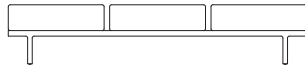

3242Q
SQUARE TABLE

3241Q
SQUARE TABLE

3243Q
RECTANGULAR TABLE

Canal

Designed by Scot Laughton

3200
Ottoman
W 27" D 23" H 16"

3211
Lounge Chair
W 38" D 30" H 26" SH 16" AH 26"

3212
2 Seater Sofa (64.5")
W 64.5" D 30" H 26" SH 16" AH 26"

3213
3 Seater Sofa
W 91.5" D 30" H 26" SH 16" AH 26"

3214
2 Seater Sofa (78")
W 78" D 30" H 26" SH 16" AH 26"

3215
3 Seater Sofa With 2 Seat Cushions
W 91.5" D 30" H 26" SH 16" AH 26"

3232
2 Seater Bench (54")
W 54" D 23" H 16"

3233
3 Seater Bench
W 81" D 23" H 16"

3234
2 Seater Bench (67.5")
W 67.5" D 23" H 16"

3235
3 Seater Bench With 2 Seat Cushions
W 81" D 23" H 16"

3241
Square Table
W 39.25" D 39.25" H 14"

3242
Square Table
W 23.5" D 23.5" H 14"