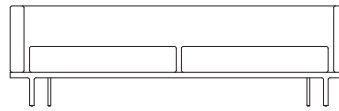

3214 2 SEATER SOFA (78")

3211 LOUNGE CHAIR

3243G RECTANGULAR TABLE – GLASS TOP

3215 3 SEATER SOFA WITH 2 SEAT CUSHIONS

3200
OTTOMAN

3232
2 SEATER BENCH
(54")

3233
3 SEATER BENCH

3234
2 SEATER BENCH
(67.5")

3242Q
SQUARE TABLE

3241Q
SQUARE TABLE

3243Q
RECTANGULAR TABLE

Canal

Designed by Scot Laughton

3200
Ottoman
W 27" D 23" H 16"

3211
Lounge Chair
W 38" D 30" H 26" SH 16" AH 26"

3212
2 Seater Sofa (64.5")
W 64.5" D 30" H 26" SH 16" AH 26"

3213
3 Seater Sofa
W 91.5" D 30" H 26" SH 16" AH 26"

3214
2 Seater Sofa (78")
W 78" D 30" H 26" SH 16" AH 26"

3215
3 Seater Sofa With 2 Seat Cushions
W 91.5" D 30" H 26" SH 16" AH 26"

3232
2 Seater Bench (54")
W 54" D 23" H 16"

3233
3 Seater Bench
W 81" D 23" H 16"

3234
2 Seater Bench (67.5")
W 67.5" D 23" H 16"

3235
3 Seater Bench With 2 Seat Cushions
W 81" D 23" H 16"

3241
Square Table
W 39.25" D 39.25" H 14"

3242
Square Table
W 23.5" D 23.5" H 14"