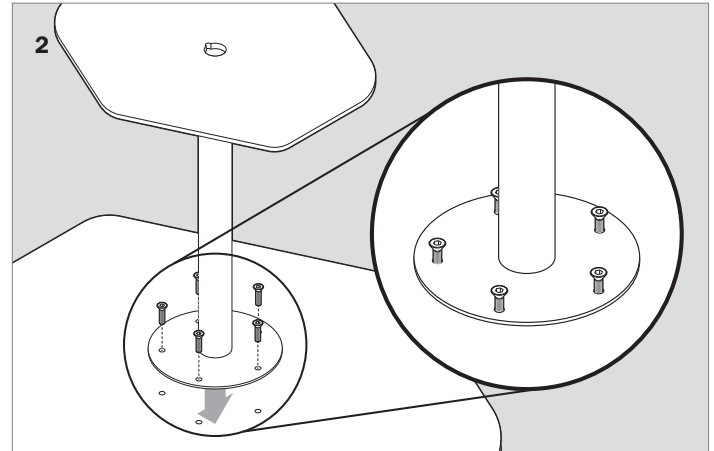

keilhauer.com

1450 Birchmount Road
Toronto, Ontario, Canada
M1P 2E3

T 416 759 5665
F 416 759 5723
1 800 724 5665

Tool Required

Hex Allen Key

Hardware Included

5/16 – 18 x 5/8" Hex screw

Talk Table Assembly Instructions

Place the table top upside down on a clean surface.
Line up the pilot holes to assemble.

Using the hex allen key, tightly fasten 5/16 – 18 x 5/8" hex screws (x5).