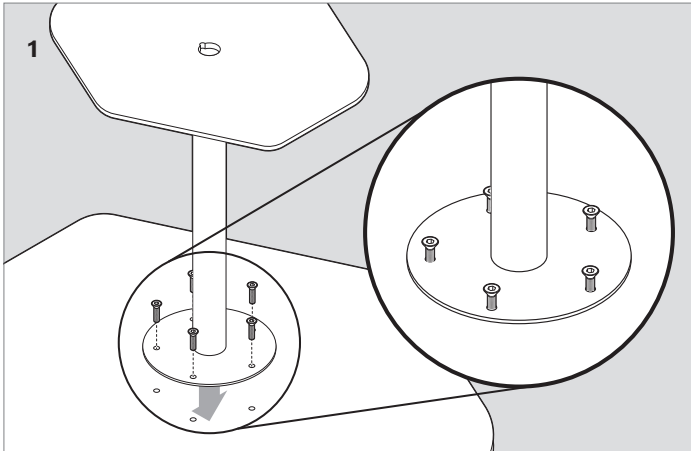

keilhauer.com

1450 Birchmount Road
Toronto, Ontario, Canada
M1P 2E3

T 416 759 5665
F 416 759 5723
1 800 724 5665

Tool Required

Hex Allen Key

Hardware Included

5/16 – 18 x 5/8" Hex screw

Talk Table Assembly Instructions

Place the table top upside down on a clean surface.
Line up the pilot holes to assemble.

Using the hex allen key, tightly fasten 5/16 – 18 x 5/8" hex screws (x5).