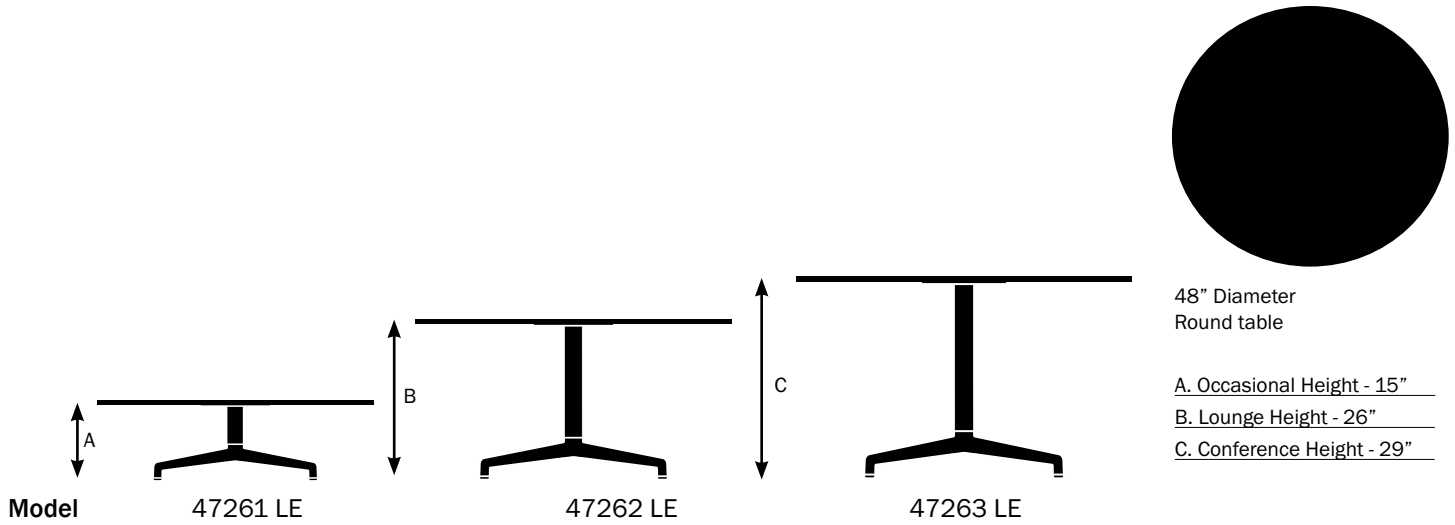

Juxta LE Table Specifications

Designed by E00S
Made by Keilhauer

Quartz Finishes

Base Finishes