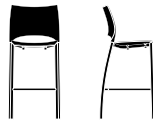

19 Orange

25 Red

Available in chrome, all Keilhauer standard powder coats, as well as Matte Black and Matte White frames. Additional plastic colors are available with a 125 chair minimum order. Go to keilhauer.com for cut sheets, options and pricing.

1760

1762

1742

1744

1751

1710
Armless chair, molded nylon seat and back
W 19.5" D 22.5" H 32.75"
SH 17.75"

1720
Armless chair, upholstered seat and molded nylon back
W 20" D 22.75" H 32.75"
SH 18.25"

1730
Armless chair, upholstered seat and upholstered back pad
W 20" D 22.75" H 32.5"
SH 18.25"

1711
Armless counter stool, molded nylon seat and back
W 20" D 22.75" H 40"
SH 25"

1721
Armless counter stool, upholstered seat and molded nylon back
W 20" D 22.75" H 40"
SH 25"

1731
Armless counter stool, upholstered seat and upholstered back pad
W 20" D 22.75" H 40"
SH 25"

1712
Armless bar stool, molded nylon seat and back
W 20.5" D 22.75" H 45"
SH 30"

1722
Armless bar stool, upholstered seat and molded nylon back
W 20.5" D 22.75" H 45"
SH 30"

1732
Armless bar stool, upholstered seat and upholstered back pad
W 20.5" D 22.75" H 45"
SH 30"