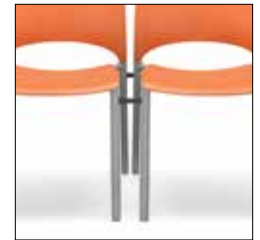

1733
Arm chair, upholstered seat and upholstered back pad
W 24.75" D 22.5" H 32.75"
SH 18.25" AH 26.5"

1724
Counter stool with arms, upholstered seat and molded nylon back
W 24.75" D 22.75" H 40"
SH 25" AH 34"

1734
Counter stool with arms, upholstered seat and upholstered back pad
W 24.75" D 22.75" H 40"
SH 25" AH 34"

1725
Bar stool with arms, upholstered seat and molded nylon back
W 24.75" D 22.75" H 45"
SH 30" AH 40"

1726
Armless chair, upholstered seat and molded nylon back, Tablet Left Sitting
W 24.75" D 22.5" H 32.75" SH 18.25" TH 28.5"

1736
Armless chair, upholstered seat and upholstered back pad, Tablet Left Sitting
W 24.75" D 22.5" H 32.75" SH 18.25" TH 28.5"

1727
Armless chair, upholstered seat and molded nylon back, Tablet Right Sitting
W 24.75" D 22.5" H 32.75" SH 18.25" TH 28.5"

Available with ganging options for both arm and armless chairs.